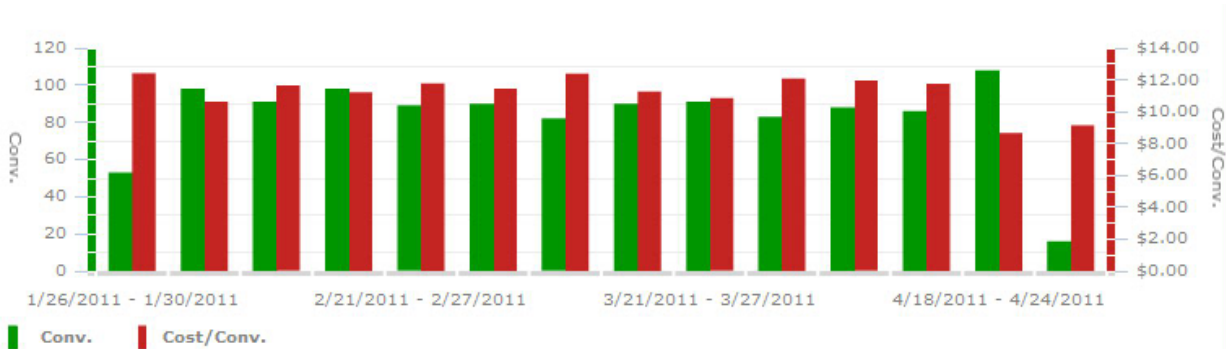

Sample

Conversions by Ad Campaign Sample

Date range : Last 30 Days (3/27/2011 - 4/25/2011)

RSL-Greenhouse Kits	179	46.13 %
RSL-Greenhouses-Search Only	50	12.88 %
RSL-Greenhouses	45	11.59 %
RSL-General Greenhouse-Search Only	32	8.24 %
RSL-Greenhouse Kits-Search Only	32	8.24 %
RSL-Wooden Greenhouse	29	7.47 %
Others	21	5.41 %

Total Conversions: 388

Sample

Date range : Last 90 Days (1/26/2011 - 4/25/2011)

Total Impressions: 1,887,606, Total Clicks: 18,855

Sample

Date range : Last 90 Days (1/26/2011 - 4/25/2011)

Sample

Date range : Last 90 Days (1/26/2011 - 4/25/2011)

Total Conversions: 1,163

Sample

Date range : Last 90 Days (1/26/2011 - 4/25/2011)

Content	800	68.78%
Search	363	31.21%

Total Conversions: 1,163

Sample

Date range : Last 90 Days (1/26/2011 - 4/25/2011)

Search	\$7,354.96	56.15%
Content	\$5,743.08	43.84%