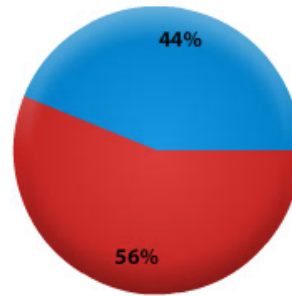

Sample

Conversions by Ad Campaign Sample

Date range : Last 30 Days (3/27/2011 - 4/25/2011)

RSL-Greenhouse Kits	179	46.13 %
RSL-Greenhouses-Search Only	50	12.88 %
RSL-Greenhouses	45	11.59 %
RSL-General Greenhouse-Search Only	32	8.24 %
RSL-Greenhouse Kits-Search Only	32	8.24 %
RSL-Wooden Greenhouse	29	7.47 %
Others	21	5.41 %

Total Conversions: 388

Sample

Date range : Last 90 Days (1/26/2011 - 4/25/2011)

Total Impressions: 1,887,606, Total Clicks: 18,855

Sample

Date range : Last 90 Days (1/26/2011 - 4/25/2011)

Sample

Date range : Last 90 Days (1/26/2011 - 4/25/2011)

Total Conversions: 1,163

Sample

Date range : Last 90 Days (1/26/2011 - 4/25/2011)

Content	800	68.78%
Search	363	31.21%

Total Conversions: 1,163

Sample

Date range : Last 90 Days (1/26/2011 - 4/25/2011)

Search	\$7,354.96	56.15%
Content	\$5,743.08	43.84%

Total Cost: \$13,098.04

Sample

Date range : Last 90 Days (1/26/2011 - 4/25/2011)

Top 3 Text Ads - Google AdWords - Based on Conv. (All campaigns)

Date range : Last 90 Days (1/26/2011 - 4/25/2011)

Text Ad	Campaign	Ad Group	Conv.
1 Complete Greenhouse Kits Quality Greenhouses. Easy Assembly. Aluminum or Wood. Factory Direct www.SBGreenhouse.com	RSL-Greenhouse Kits	Greenhouse Kits	324
2 Better Greenhouse Kits Buy Factory Direct Home Greenhouses Quality & Durability. Free Shipping www.SBgreenhouse.com	RSL-Greenhouse Kits	Greenhouse Kits	184
3 "Greenhouse Kits" Quality Greenhouses. Easy Assembly. Aluminum or Wood, Free Shipping www.SBGreenhouse.com	RSL-Greenhouses	RSL-Greenhouse	130