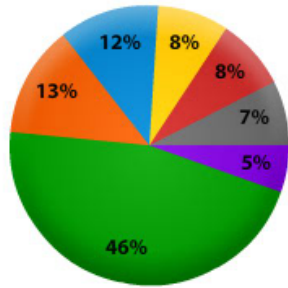

Sample

Conversions by Ad Campaign Sample

Date range : Last 30 Days (3/27/2011 - 4/25/2011)

RSL-Greenhouse Kits	179	46.13 %
RSL-Greenhouses-Search Only	50	12.88 %
RSL-Greenhouses	45	11.59 %
RSL-General Greenhouse-Search Only	32	8.24 %
RSL-Greenhouse Kits-Search Only	32	8.24 %
RSL-Wooden Greenhouse	29	7.47 %
Others	21	5.41 %

Total Conversions: 388

Sample

Date range : Last 90 Days (1/26/2011 - 4/25/2011)

Total Impressions: 1,887,606, Total Clicks: 18,855

Sample

Date range : Last 90 Days (1/26/2011 - 4/25/2011)

Sample

Date range : Last 90 Days (1/26/2011 - 4/25/2011)

Total Conversions: 1,163

Sample

Date range : Last 90 Days (1/26/2011 - 4/25/2011)

Content	800	68.78%
Search	363	31.21%

Total Conversions: 1,163

Sample

Date range : Last 90 Days (1/26/2011 - 4/25/2011)

Search	\$7,354.96	56.15%
Content	\$5,743.08	43.84%