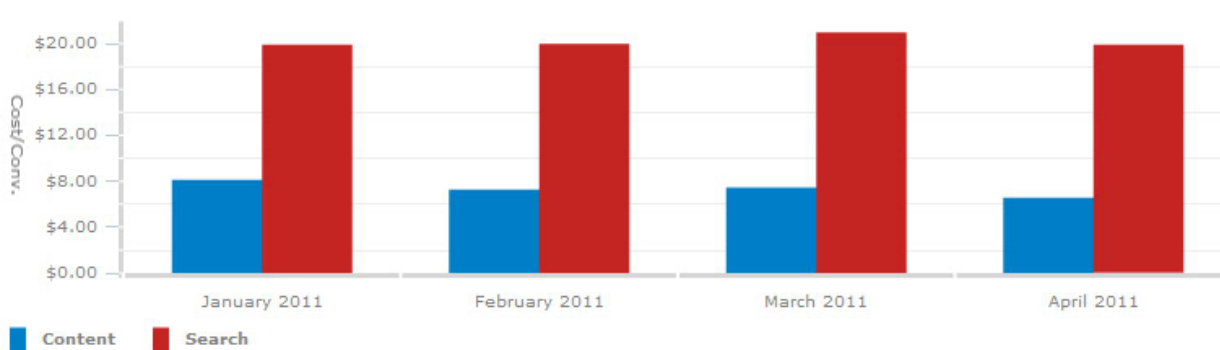

Sample

Conversions by Ad Campaign Sample

Date range : Last 30 Days (3/27/2011 - 4/25/2011)

RSL-Greenhouse Kits	179	46.13 %
RSL-Greenhouses-Search Only	50	12.88 %
RSL-Greenhouses	45	11.59 %
RSL-General Greenhouse-Search Only	32	8.24 %
RSL-Greenhouse Kits-Search Only	32	8.24 %
RSL-Wooden Greenhouse	29	7.47 %
Others	21	5.41 %

Total Conversions: 388

Sample

Date range : Last 90 Days (1/26/2011 - 4/25/2011)

Total Impressions: 1,887,606, Total Clicks: 18,855

Sample

Date range : Last 90 Days (1/26/2011 - 4/25/2011)

Sample

Date range : Last 90 Days (1/26/2011 - 4/25/2011)

Total Conversions: 1,163

Sample

Date range : Last 90 Days (1/26/2011 - 4/25/2011)

Content	800	68.78%
Search	363	31.21%

Total Conversions: 1,163

Sample

Date range : Last 90 Days (1/26/2011 - 4/25/2011)

Search	\$7,354.96	56.15%
Content	\$5,743.08	43.84%

Total Cost: \$13,098.04

Sample

Date range : Last 90 Days (1/26/2011 - 4/25/2011)

Top 3 Text Ads - Google AdWords - Based on Conv. (All campaigns)

Date range : Last 90 Days (1/26/2011 - 4/25/2011)

Text Ad	Campaign	Ad Group	Conv.
1 Complete Greenhouse Kits Quality Greenhouses. Easy Assembly. Aluminum or Wood. Factory Direct www.SBGreenhouse.com	RSL-Greenhouse Kits	Greenhouse Kits	324
2 Better Greenhouse Kits Buy Factory Direct Home Greenhouses Quality & Durability. Free Shipping www.SBgreenhouse.com	RSL-Greenhouse Kits	Greenhouse Kits	184
3 "Greenhouse Kits" Quality Greenhouses. Easy Assembly. Aluminum or Wood, Free Shipping www.SBGreenhouse.com	RSL-Greenhouses	RSL-Greenhouse	130