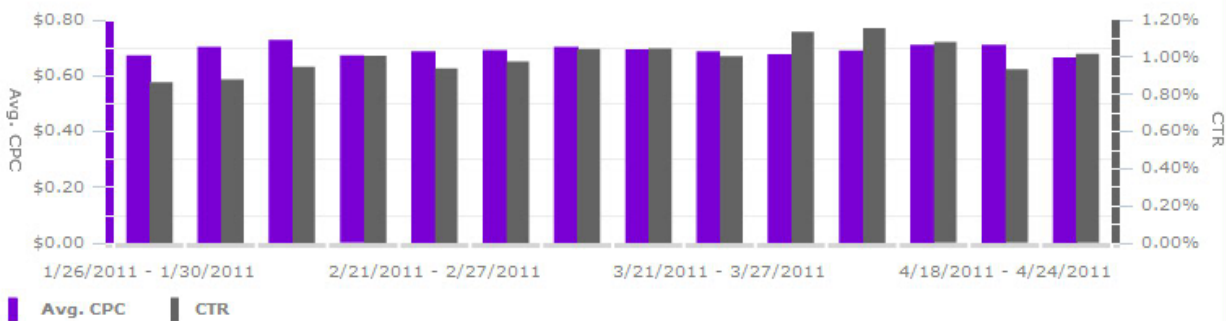

Sample

Conversions by Ad Campaign Sample

Date range : Last 30 Days (3/27/2011 - 4/25/2011)

RSL-Greenhouse Kits	179	46.13 %
RSL-Greenhouses-Search Only	50	12.88 %
RSL-Greenhouses	45	11.59 %
RSL-General Greenhouse-Search Only	32	8.24 %
RSL-Greenhouse Kits-Search Only	32	8.24 %
RSL-Wooden Greenhouse	29	7.47 %
Others	21	5.41 %

Total Conversions: 388

Sample

Date range : Last 90 Days (1/26/2011 - 4/25/2011)

Total Impressions: 1,887,606, Total Clicks: 18,855

Sample

Date range : Last 90 Days (1/26/2011 - 4/25/2011)

Sample

Date range : Last 90 Days (1/26/2011 - 4/25/2011)

Total Conversions: 1,163

Sample

Date range : Last 90 Days (1/26/2011 - 4/25/2011)

Content	800	68.78%
Search	363	31.21%

Total Conversions: 1,163

Sample

Date range : Last 90 Days (1/26/2011 - 4/25/2011)

Search	\$7,354.96	56.15%
Content	\$5,743.08	43.84%