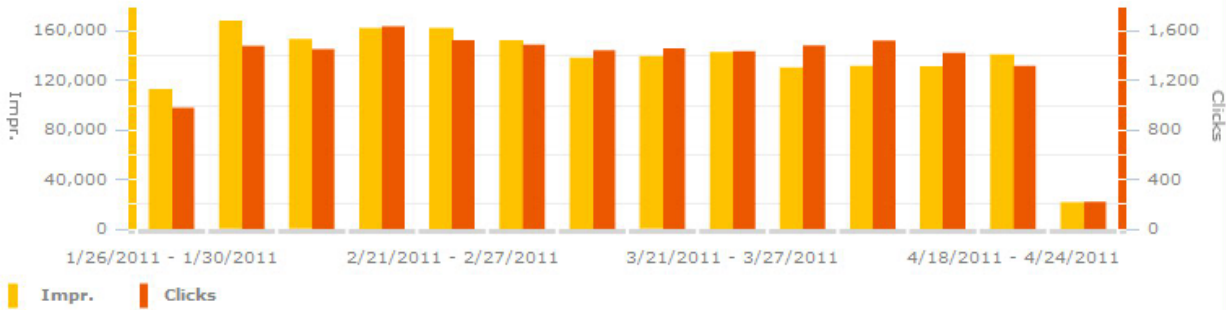

Sample

Conversions by Ad Campaign Sample

Date range : Last 30 Days (3/27/2011 - 4/25/2011)

RSL-Greenhouse Kits	179	46.13 %
RSL-Greenhouses-Search Only	50	12.88 %
RSL-Greenhouses	45	11.59 %
RSL-General Greenhouse-Search Only	32	8.24 %
RSL-Greenhouse Kits-Search Only	32	8.24 %
RSL-Wooden Greenhouse	29	7.47 %
Others	21	5.41 %

Total Conversions: 388

Sample

Date range : Last 90 Days (1/26/2011 - 4/25/2011)

Total Impressions: 1,887,606, Total Clicks: 18,855

Sample

Date range : Last 90 Days (1/26/2011 - 4/25/2011)

Sample

Date range : Last 90 Days (1/26/2011 - 4/25/2011)

Total Conversions: 1,163

Sample

Date range : Last 90 Days (1/26/2011 - 4/25/2011)

Content	800	68.78%
Search	363	31.21%

Total Conversions: 1,163

Sample

Date range : Last 90 Days (1/26/2011 - 4/25/2011)

Search	\$7,354.96	56.15%
Content	\$5,743.08	43.84%

Top 10 Keywords - Google AdWords - Based on Conv. (All campaigns)

Date range : Last 90 Days (1/26/2011 - 4/25/2011)

Keyword	Match Type	Campaign	Ad Group	Conv.
1 greenhouse	Phrase	RSL-Greenhouses-Search Only	RSL-Greenhouse	59
2 greenhouse kits	Broad	RSL-Greenhouse Kits-Search Only	RSL-Greenhouse Kits	56
3 greenhouse kit	Broad	RSL-Greenhouse Kits-Search Only	Greenhouse Kits	35