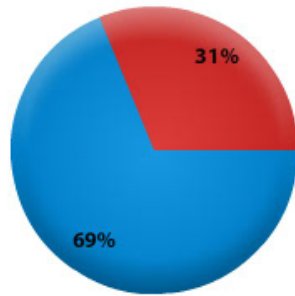

Sample

Conversions by Ad Campaign Sample

Date range : Last 30 Days (3/27/2011 - 4/25/2011)

RSL-Greenhouse Kits	179	46.13 %
RSL-Greenhouses-Search Only	50	12.88 %
RSL-Greenhouses	45	11.59 %
RSL-General Greenhouse-Search Only	32	8.24 %
RSL-Greenhouse Kits-Search Only	32	8.24 %
RSL-Wooden Greenhouse	29	7.47 %
Others	21	5.41 %

Total Conversions: 388

Sample

Date range : Last 90 Days (1/26/2011 - 4/25/2011)

Total Impressions: 1,887,606, Total Clicks: 18,855

Sample

Date range : Last 90 Days (1/26/2011 - 4/25/2011)

Sample

Date range : Last 90 Days (1/26/2011 - 4/25/2011)

Total Conversions: 1,163

Sample

Date range : Last 90 Days (1/26/2011 - 4/25/2011)

Content	800	68.78%
Search	363	31.21%

Total Conversions: 1,163

Sample

Date range : Last 90 Days (1/26/2011 - 4/25/2011)

Search	\$7,354.96	56.15%
Content	\$5,743.08	43.84%